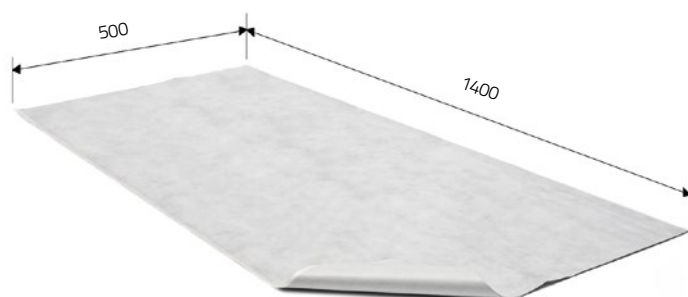

W.-P. MEMBRANE 1400 x 500

Part No.	Pieces per package
391/4	1