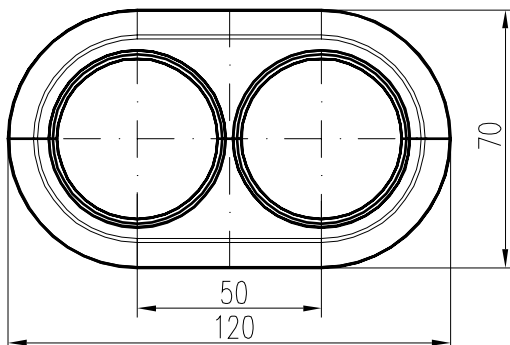

## PIPE TRIMS (ROSETTES)

Segmented pipe trims close pipe passages through floors, walls or ceiling. Extensive range of dimensions, ranging from 12 to 28 mm. Single and twin options. KB and KCH frame designed for the installation of two pipe caps, in this manner allows sealing of the double pipe. The frame is divided.

Part No.	Diameter [mm]	H [mm]	Pieces per bag	Pieces per package
----------	---------------	--------	----------------	--------------------

### SINGLE TRIM, WHITE

KB 1012	12	13	50	1000
KB 1015	15	12	50	1000
KB 1016	16	11,7	50	1000
KB 1018	18	11,1	50	1000
KB 1020	20	10,6	50	1000
KB 1022	22	10	50	1000
KB 1025	25-26	9,1	50	1000
KB 1028	28	8,2	50	1000

### SINGLE TRIM, CHROME-PLATED

KCH 1012	12	13	50	1000
KCH 1015	15	12	50	1000
KCH 1016	16	11,7	50	1000
KCH 1018	18	11,1	50	1000
KCH 1020	20	10,6	50	1000
KCH 1022	22	10	50	1000
KCH 1025	25-26	9,1	50	1000
KCH 1028	28	8,2	50	1000