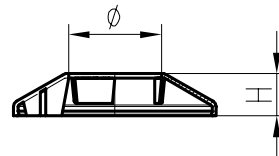

## PIPE TRIMS (ROSETTES)

Segmented pipe trims close pipe passages through floors, walls or ceiling. Extensive range of dimensions, ranging from 12 to 28 mm. Single and twin options. KB and KCH frame designed for the installation of two pipe caps, in this manner allows sealing of the double pipe. The frame is divided.

Part No.	Diameter [mm]	H [mm]	Pieces per bag	Pieces per package
----------	---------------	--------	----------------	--------------------

### SINGLE TRIM, WHITE

KB 1012	12	13	50	1000
KB 1015	15	12	50	1000
KB 1016	16	11,7	50	1000
KB 1018	18	11,1	50	1000
KB 1020	20	10,6	50	1000
KB 1022	22	10	50	1000
KB 1025	25-26	9,1	50	1000
KB 1028	28	8,2	50	1000