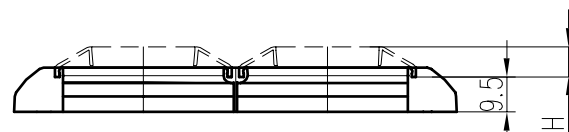

## PIPE TRIMS (ROSETTES)

Segmented pipe trims close pipe passages through floors, walls or ceiling. Extensive range of dimensions, ranging from 12 to 28 mm. Single and twin options. KB and KCH frame designed for the installation of two pipe caps, in this manner allows sealing of the double pipe. The frame is divided.

Part No.	Diameter [mm]	H [mm]	Pieces per bag	Pieces per package
----------	---------------	--------	----------------	--------------------

### SINGLE TRIM, WHITE

KB 1012	12	13	50	1000
KB 1015	15	12	50	1000
KB 1016	16	11,7	50	1000
KB 1018	18	11,1	50	1000
KB 1020	20	10,6	50	1000
KB 1022	22	10	50	1000
KB 1025	25-26	9,1	50	1000
KB 1028	28	8,2	50	1000